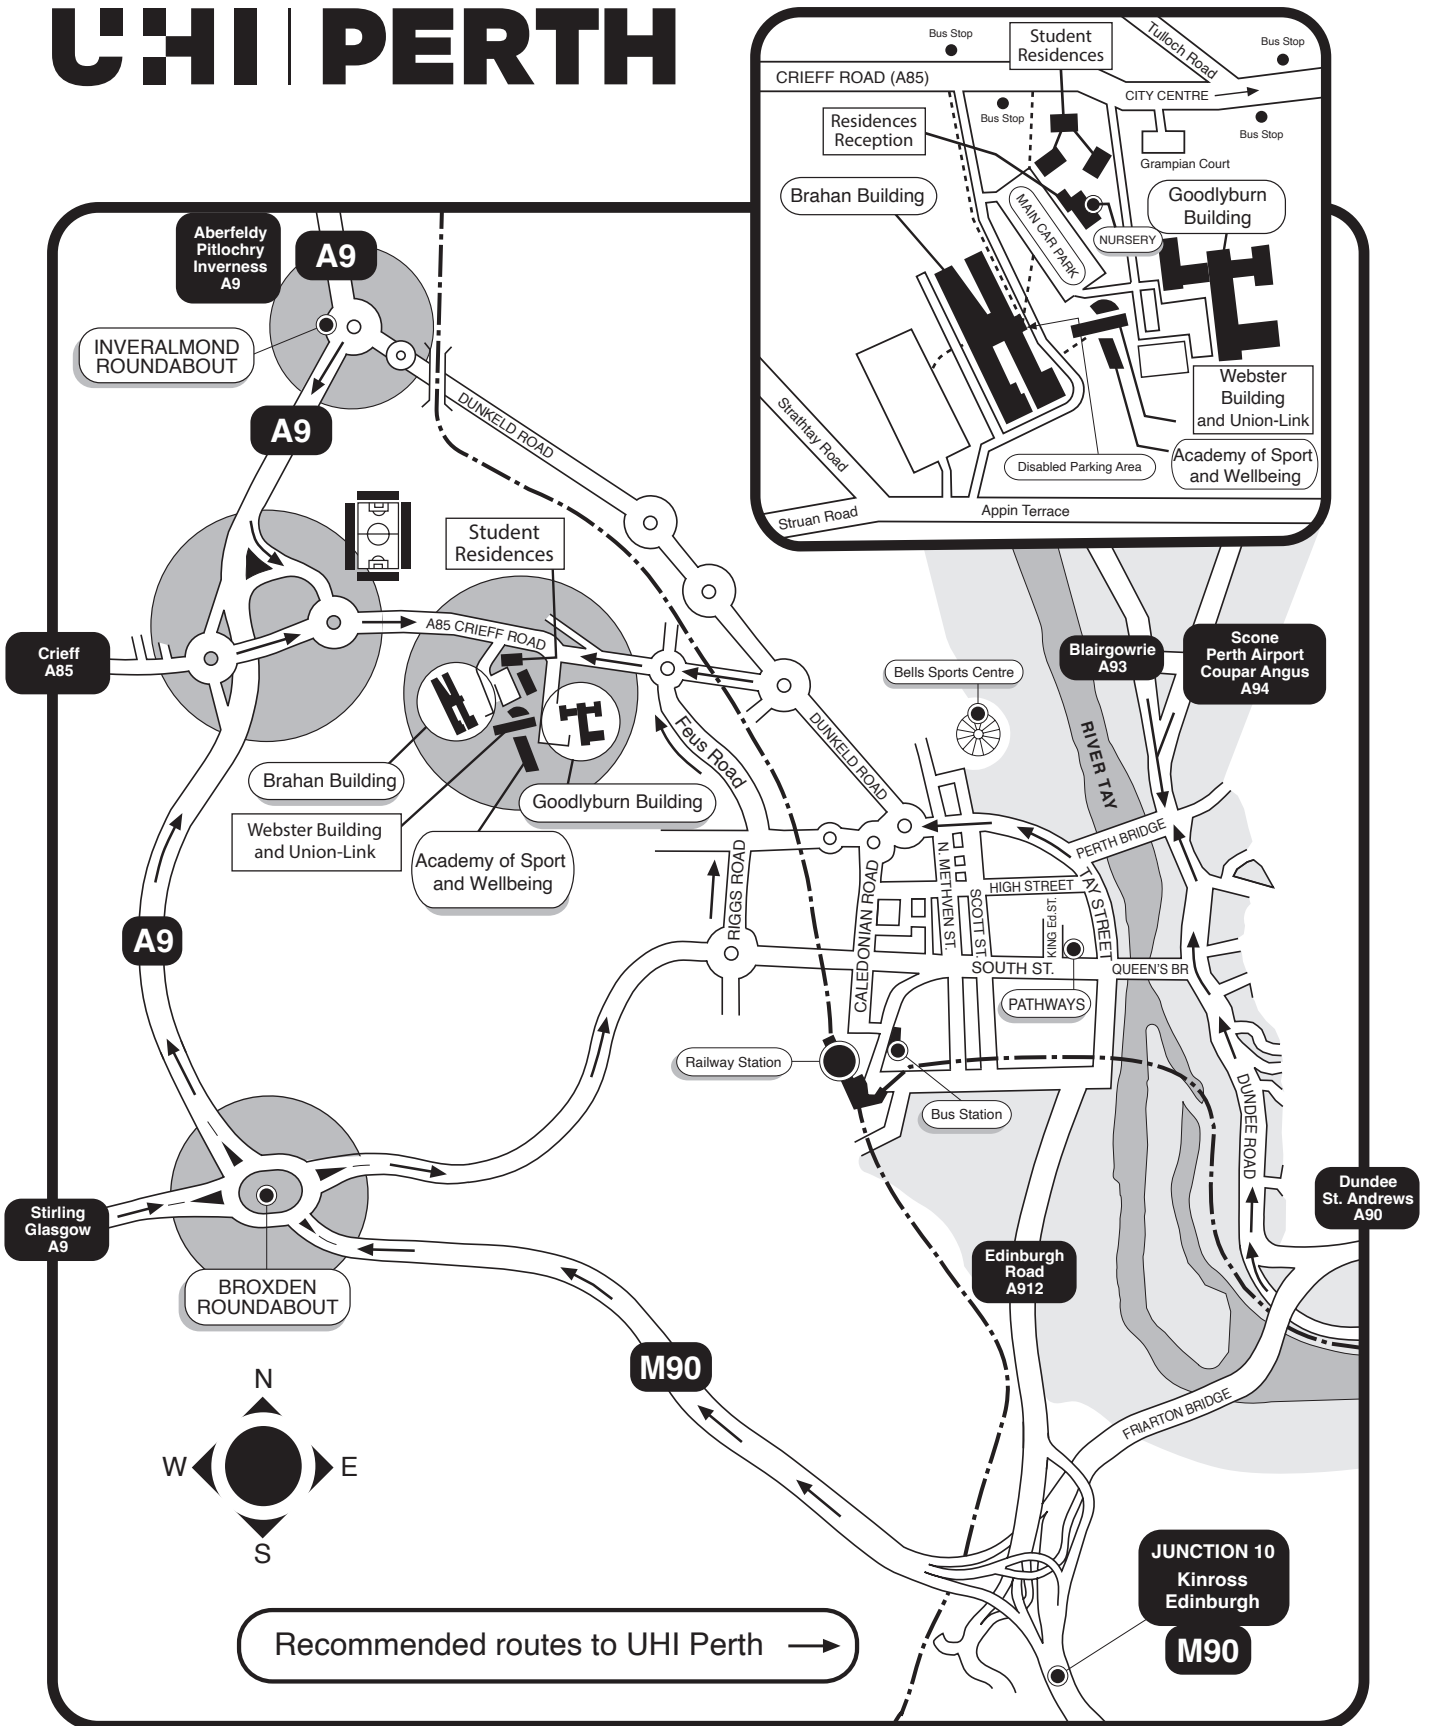

# UHI | PERTH

All car parking charges across the campus have been removed, however parking attendants will continue to patrol the car parks to ensure that all vehicles are parked appropriately.

[www.perth.uhi.ac.uk](http://www.perth.uhi.ac.uk)  
 UHI Perth, Crieff Road, Perth PH1 2NX.